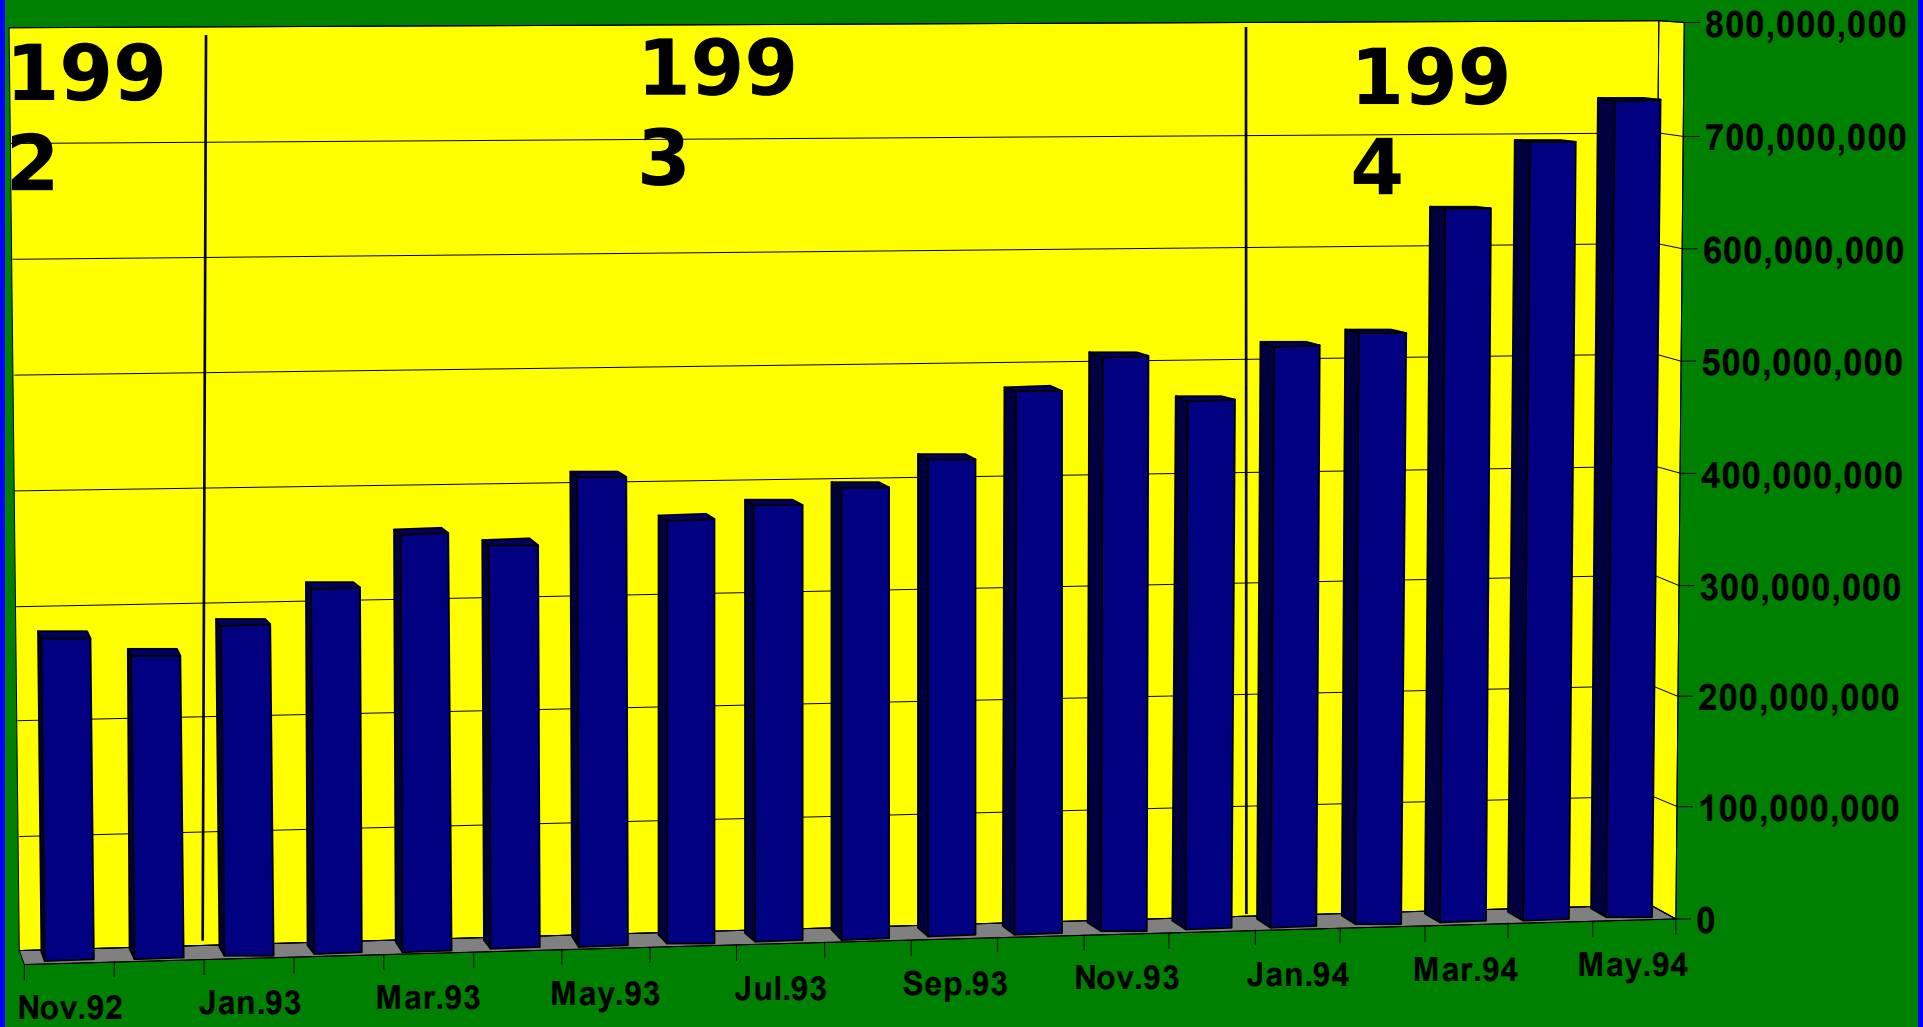

Internet Messaging Traffic

NSFNet Backbone Messages per Month*

* Based on 3kB message average