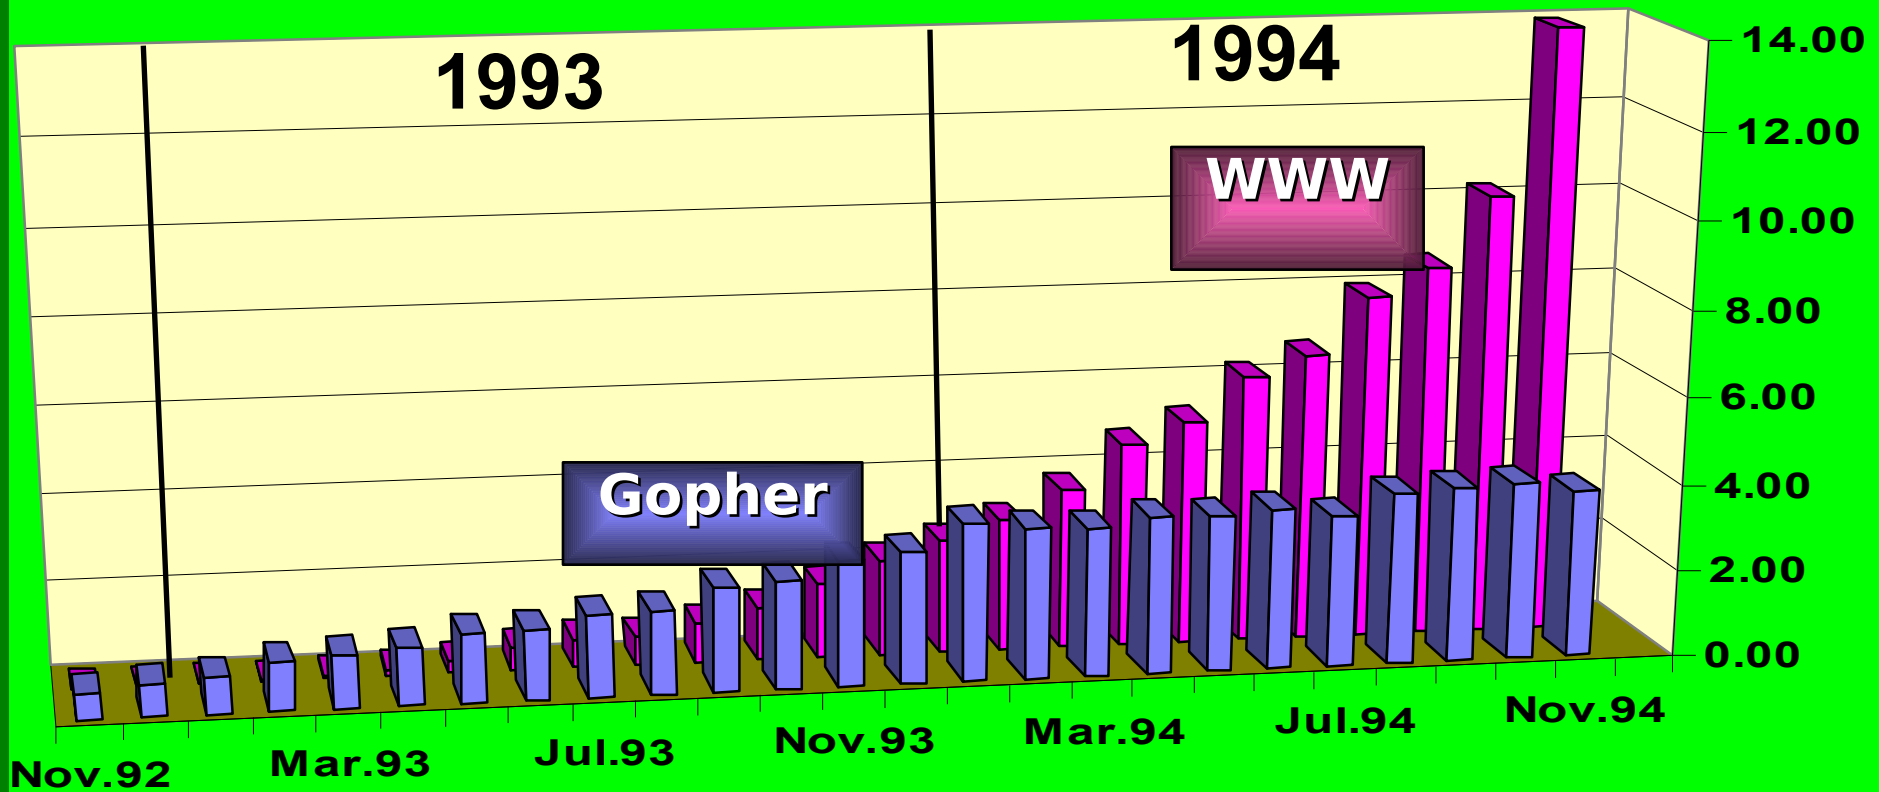

Growth of Internet Browsing Services

Percentage of Total Traffic on NSFNet Backbone

Source: <ftp://nic.merit.net/statistics/nsfnet/1992-1994>